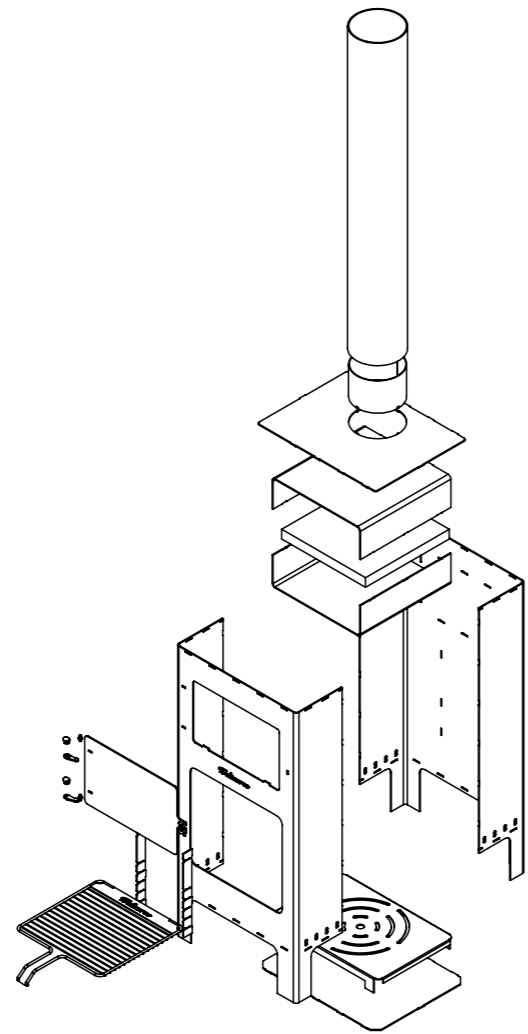

ISOMETRIC

TRIMETRIC

DIMETRIC

Product Name:  
OUTDOOROVEN  
ODOVN\_001  
Material:  
CORTEN STEEL