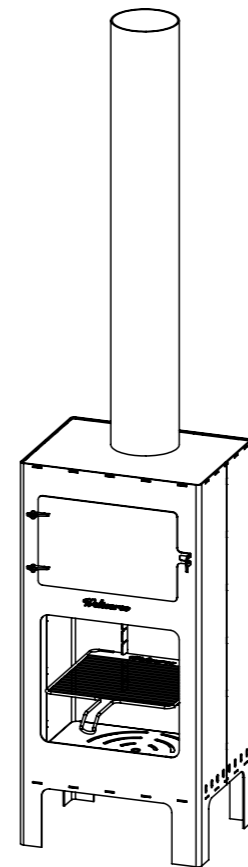

ISOMETRIC

TRIMETRIC

DIMETRIC

Product Name:  
OUTDOOROVEN  
ODOVN\_001  
Material:  
CORTEN STEEL