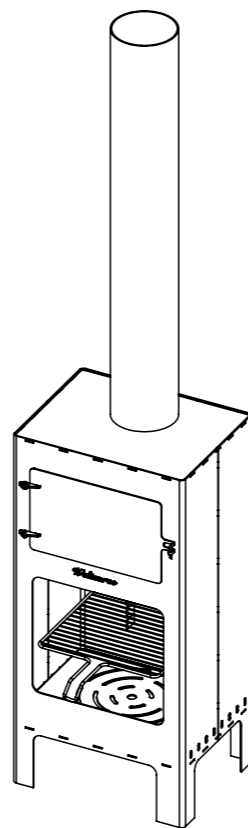

ISOMETRIC

TRIMETRIC

DIMETRIC

Product Name:  
OUTDOOROVEN  
ODOVN\_001  
Material:  
CORTEN STEEL